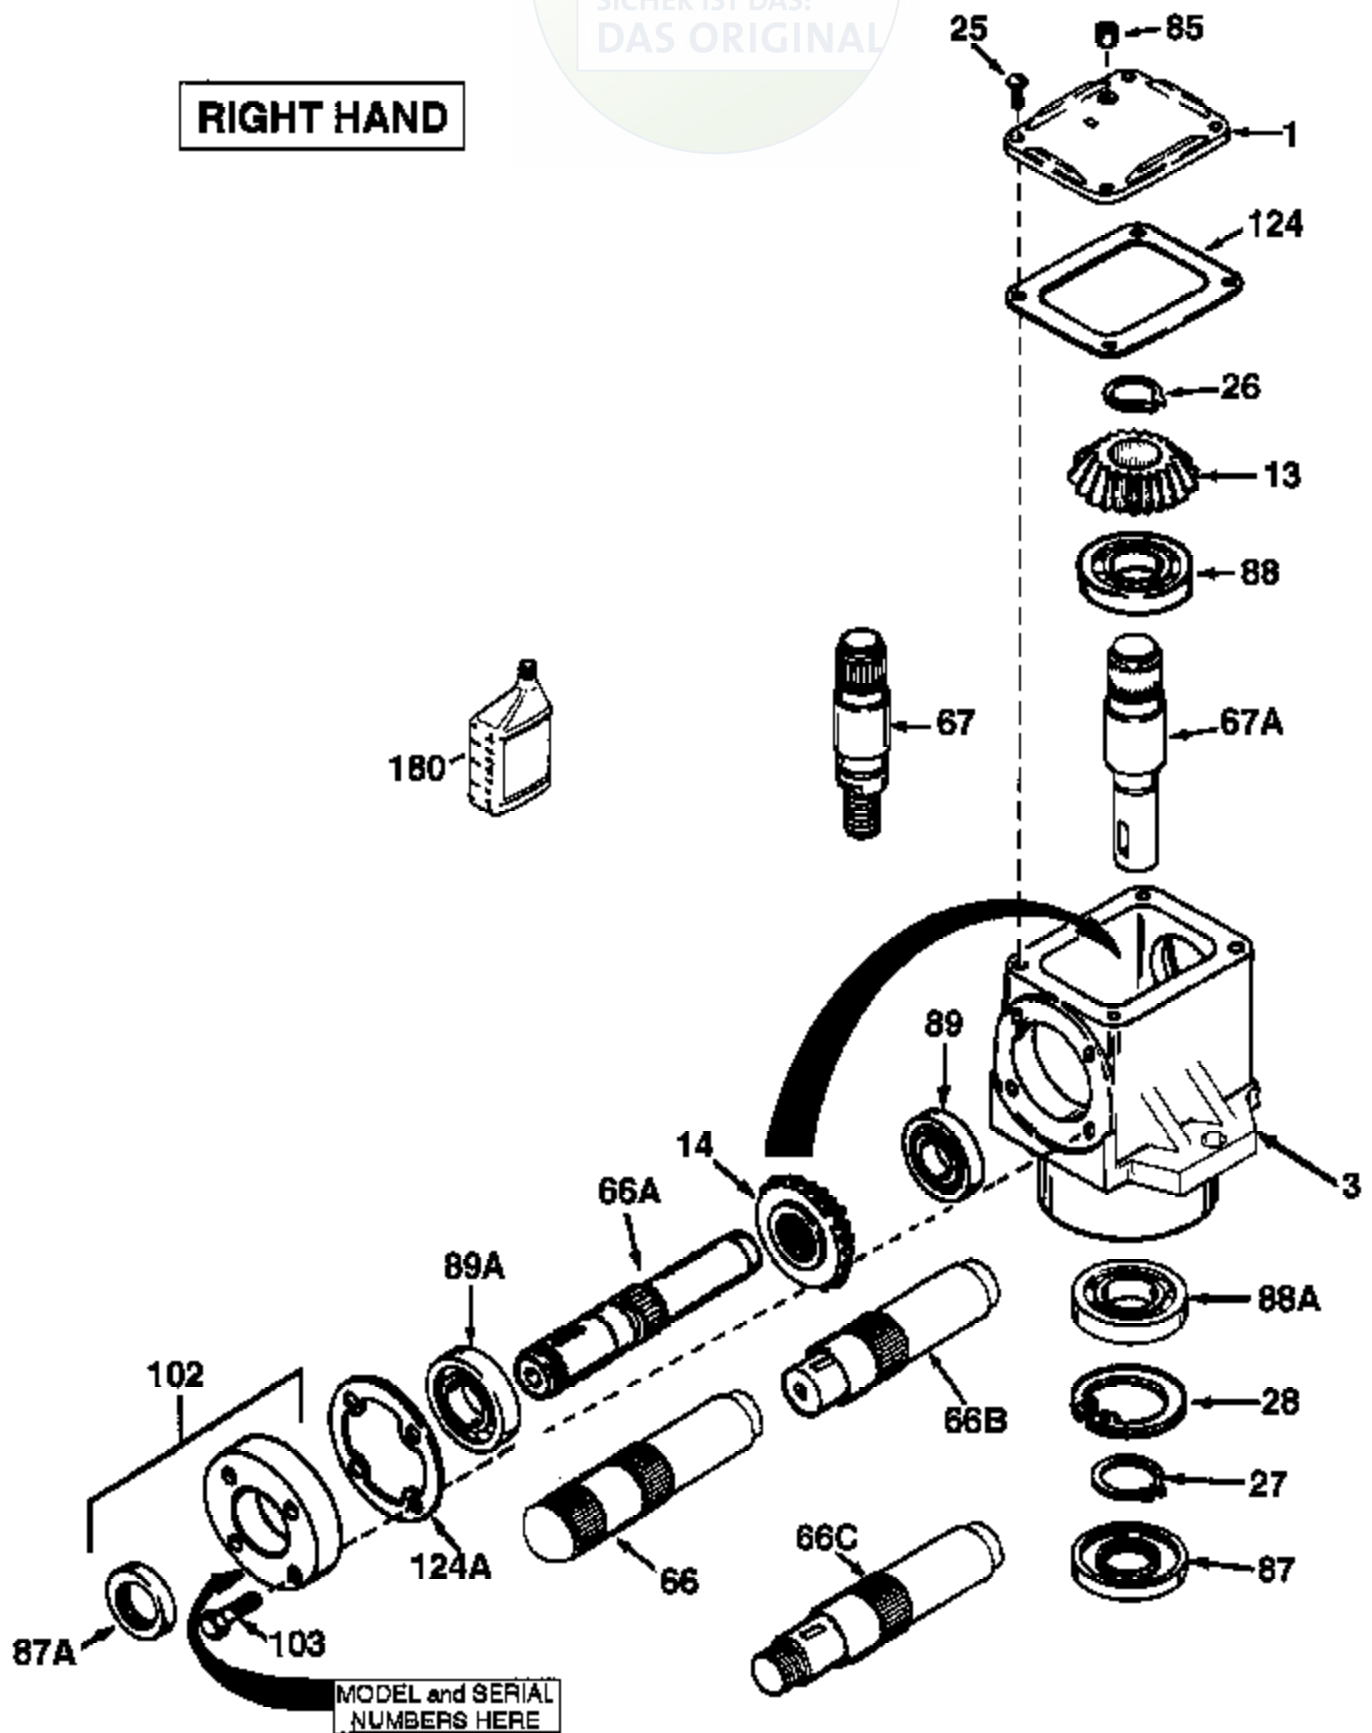

JOIST

SICHER IST DAS:
DAS ORIGINAL

RIGHT HAND

Ref #	Part Number	Qty	Description
1	772067	1	Right Angle Drive Head Cover
3	770092A	1	Right Angle Drive Housing
13	778382	1	Bevel Gear (18T)
14	778348	1	Bevel Gear (15T)
25	792025	4	Screw 10-24 x 1/2"
26	788018	2	Retainer Ring
27	788019	1	Retainer Ring
28	792119	1	Snap Ring
66	776040A	1	Input Shaft (4-1/2" long)
67	776261	1	Output Shaft (4-15/32" long)
85	792039	1	Pipe Plug 1/8-27
87	788029A	1	Oil Seal 7/8"
89A	780034	1	Ball Bearing (.8745)
89	780024	1	Ball Bearing (.7495)
124	788028	1	Gasket

1000-1600-094 Page 2 of 25
Peerless